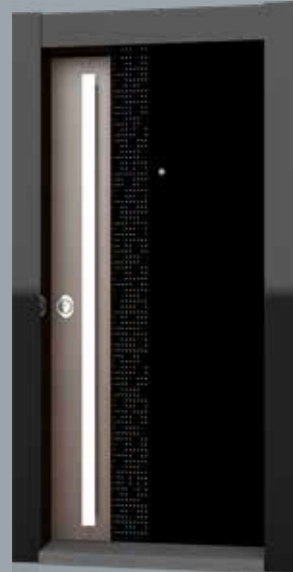

LIGHT SERIES
LIGHT SERİSİ

vav

Lighted Tempered Black Glass | Golden Oak
Işıklı Temperli Siyah Cam | Altın Meşe